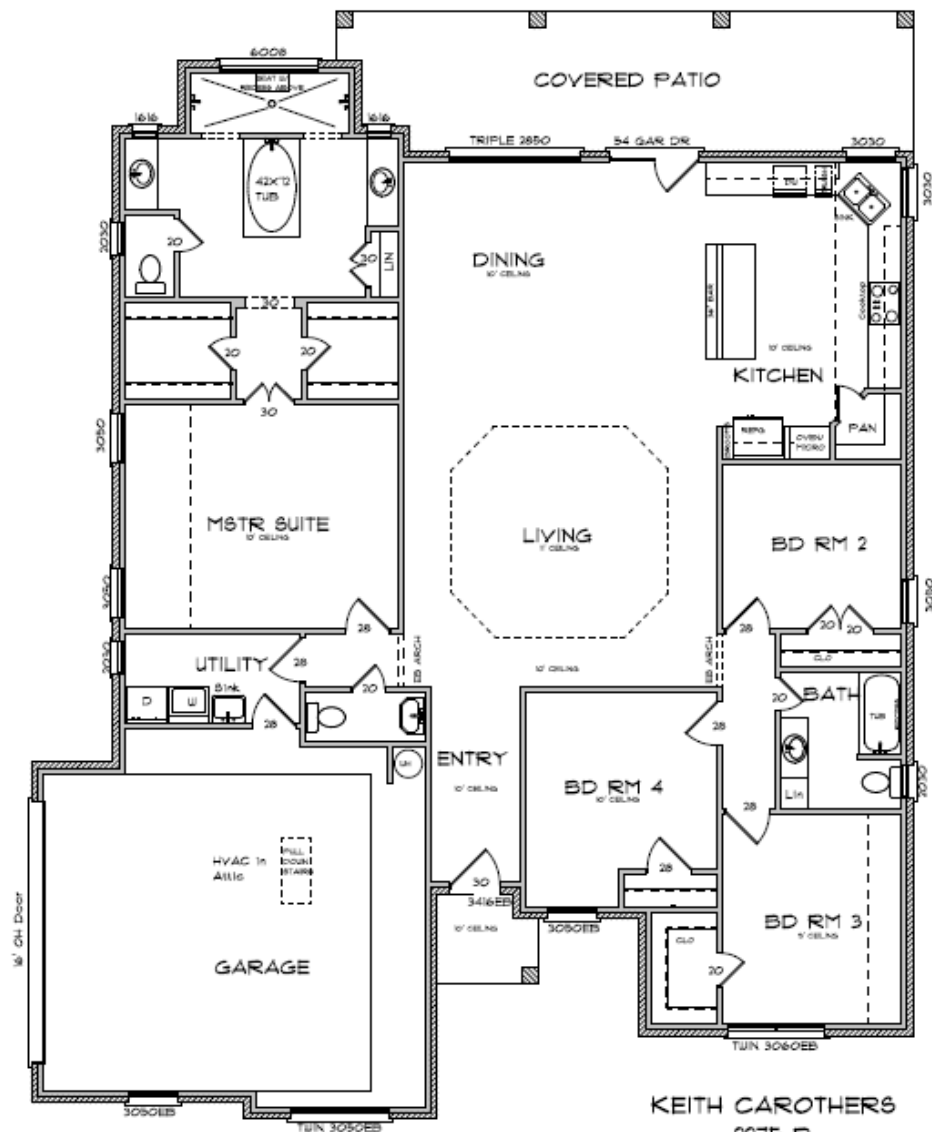

**382 CR 3150**  
**Kempner, TX**  
**Lampasas River Place**  
**\$316,900.00**

**Large Open Kitchen, Dining and Living**  
**4 Bedrooms**  
**2.5 Bathrooms**  
**Large Master Suite**  
**Custom Cabinets**  
**Granite Kitchen Count**  
**1.04 Acre Lot**